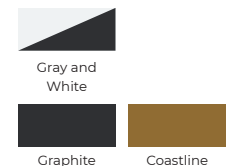

EXTERIOR COLORS

INTERIOR COLORS

BAYLINER

★ = POPULAR OPTION

VR5
Sterndrive
(I/O)

VR5
Outboard
(OB)

BEGIN 360° VIRTUAL
TOUR ONLINE

I/O Engines