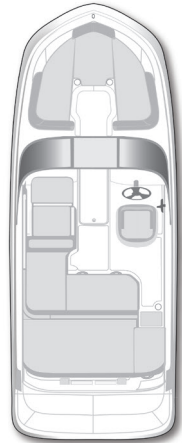

VR5

Specifications

	US	CE
LENGTH OVERALL (LOA), I/O & OB	20' 7"	6.09 M
WIDTH (BEAM)	8' 0"	2.43 M
MAX PEOPLE CAPACITY	9	9
I/O, MAX HORSEPOWER	250 HP	250 HP
OB, MAX HORSEPOWER	150 HP	250 HP
DEADRISE	20°	20°
APPROX WEIGHT W/ STANDARD ENGINE	3,342 LBS	1,516 KG
DRY BOAT WEIGHT W/ TRAILER	4,095 LBS	1,857 KG
MAX PEOPLE WEIGHT	1,790 LBS	812 KG
FUEL CAPACITY	33 GAL	125 L
DRAFT DOWN	2' 8"	0.61 M
HEIGHT ON TRAILER ¹	8' 0"	2.1 M
BEAM ON TRAILER	8' 8"	2.4 M
STORAGE LENGTH ²	21' 2"	7.32 M

Specification dimensions are approximations and subject to variance.

¹ Tongue jack lowered all the way down.

² Stern drive in down position and trailer tongue swung to side.

Colors, graphics and some equipment shown, subject to change without notice.

EXTERIOR COLORS

INTERIOR COLORS

BAYLINER

★ = POPULAR OPTION

VR5
Sterndrive
(I/O)

VR5
Outboard
(OB)

BEGIN 360° VIRTUAL
TOUR ONLINE

I/O Engines

Canvas

- Snap-On Bow Well & Cockpit Cover ★

Windshield

- Windshield w/ Opening Center & Side Wings ★

Convenience Options

- 7" Glass Dash Screen w/ Engine Data
- 9" Glass Dash Screen w/ Engine Data (Requires Lux Pkg)
- 500 GPH Bilge Pump (Automatic) ★
- Cockpit Table
- Digital Depth Indicator ★
- Privacy Curtain
- Dual Battery Trays w/Switch
- High Altitude Prop
- Bow Wind Block (Requires Bow Filler Cushion)
- VesselView Mobile